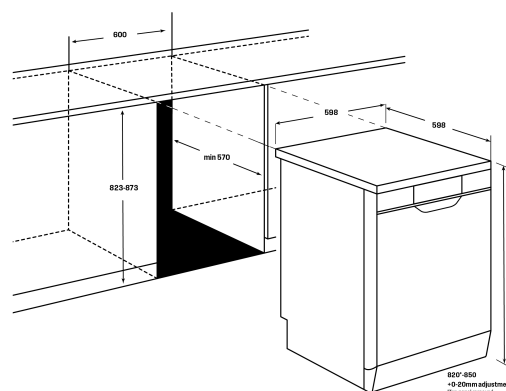

Freestanding Dishwasher

Dimensions

Total height (mm) - 850, Total width (mm) - 598, Total depth (mm) - 598, Height adjustment (mm) - 20